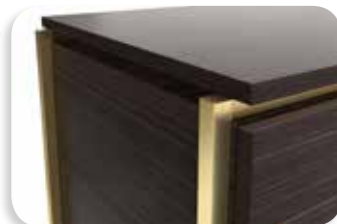

frame

brushed brass