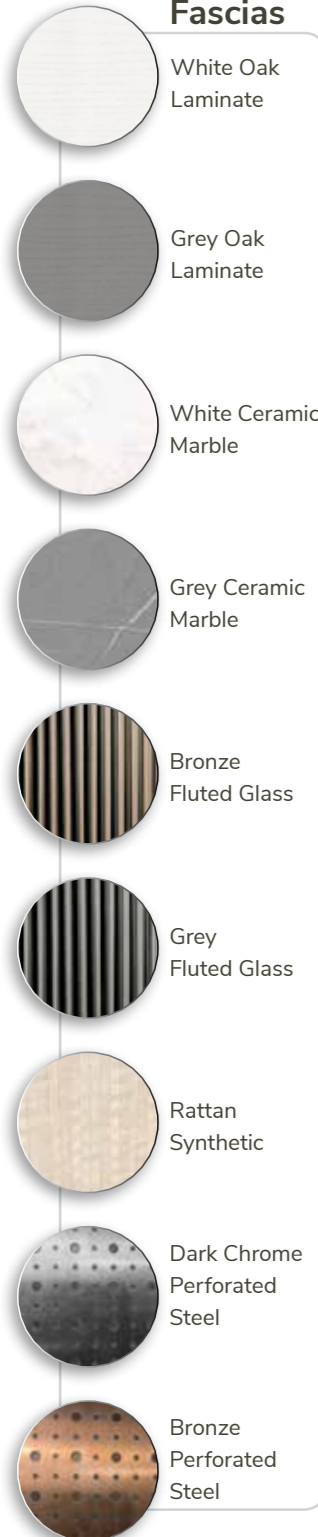

Adriana

Cabinet

White Oak Laminate

Grey Oak Laminate

Base Frame

Dark Chrome

Bronze

Cool, crisp and refreshing, Adriana is an exciting new collection of furniture for the contemporary living space. Fluted glass, rattan weave and perforated steel are just some of the exciting new accent materials which are delicately applied to these classically modern designs.

Fascias

White Oak Laminate

Grey Oak Laminate

White Ceramic Marble

Grey Ceramic Marble

Bronze Fluted Glass

Grey Fluted Glass

Rattan Synthetic