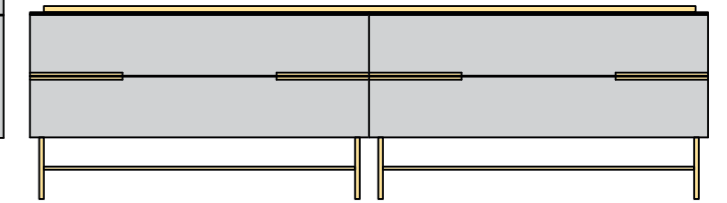

Cabinets

White Lacquer
Grey Lacquer

Metal

Brass
Dark Chrome

2200

Door & drawer combination sideboard

2200

Four door high sideboard