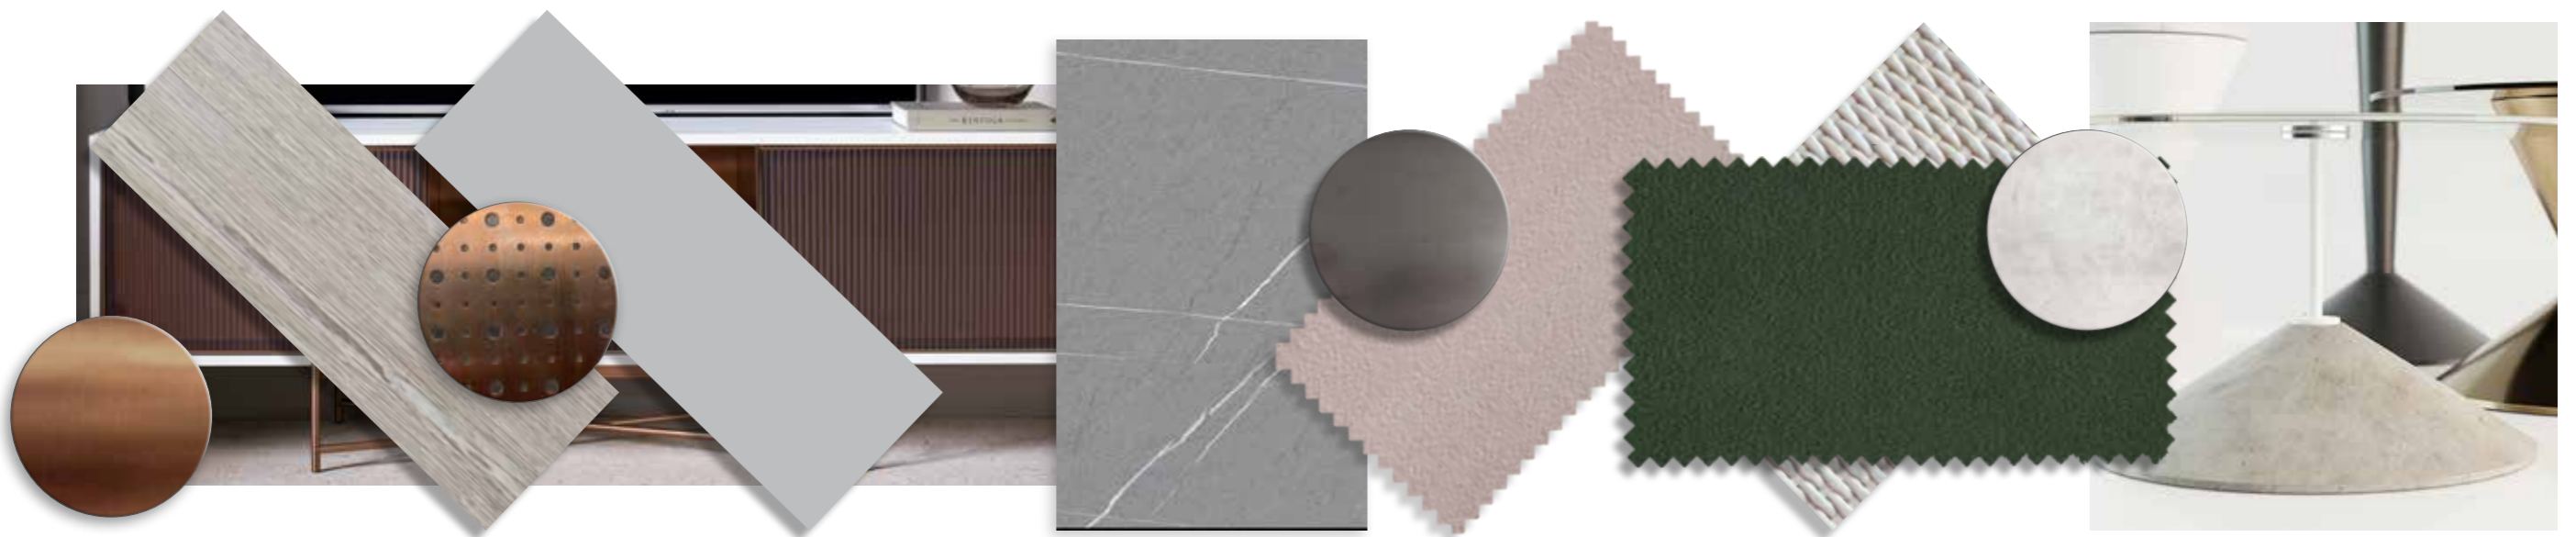

This page is an indicative guide to the colours available across the Gillmore collections. Actual samples (approx. size 50 x 50mm) for most of these materials are available online and posted on request.

Use the QR code or weblink to access and order material samples:
<https://www.gillmorespace.com/samples.html>