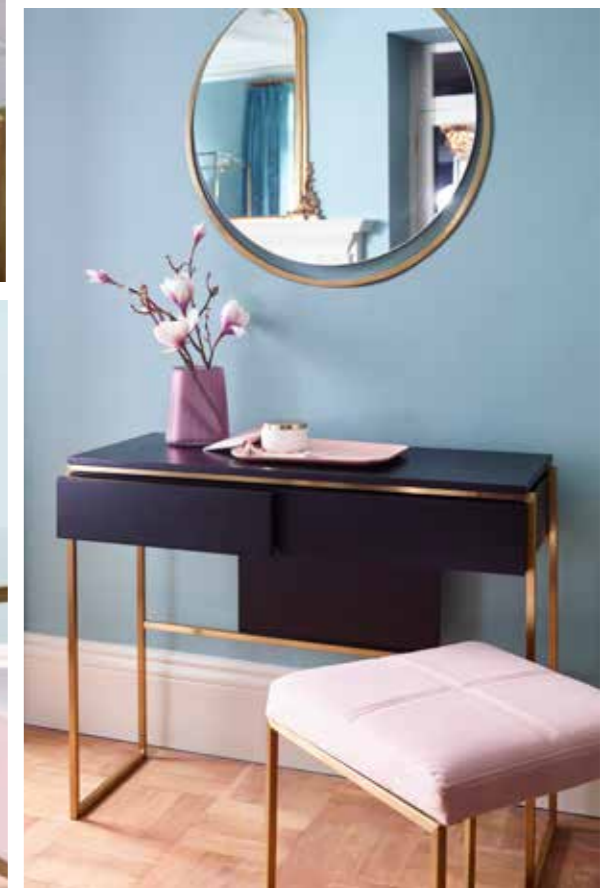

Federico bedroom