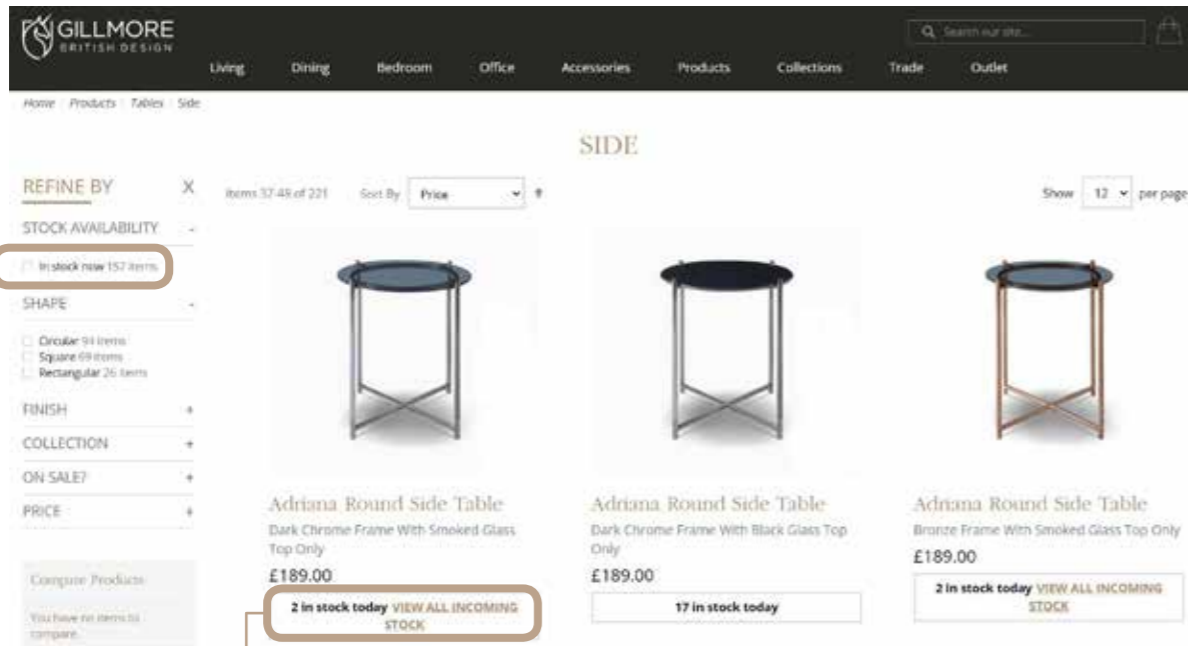

If you are passionate about design and have furniture requirements for your business **apply today for a trade account using the QR code or weblink.**

www.gillmorespace.com/trade-registration

sales@gillmore.co.uk
[@gillmorebritishdesign](https://www.instagram.com/gillmorebritishdesign)

The Gillmore website is an indispensable, fully integrated finder offering fast navigation through the wide array of product styles and colour variations.

Whether it's downloading assembly instructions, checking dimensions or placing orders all your service needs are covered at the press of a button with further support via the live chat feature.