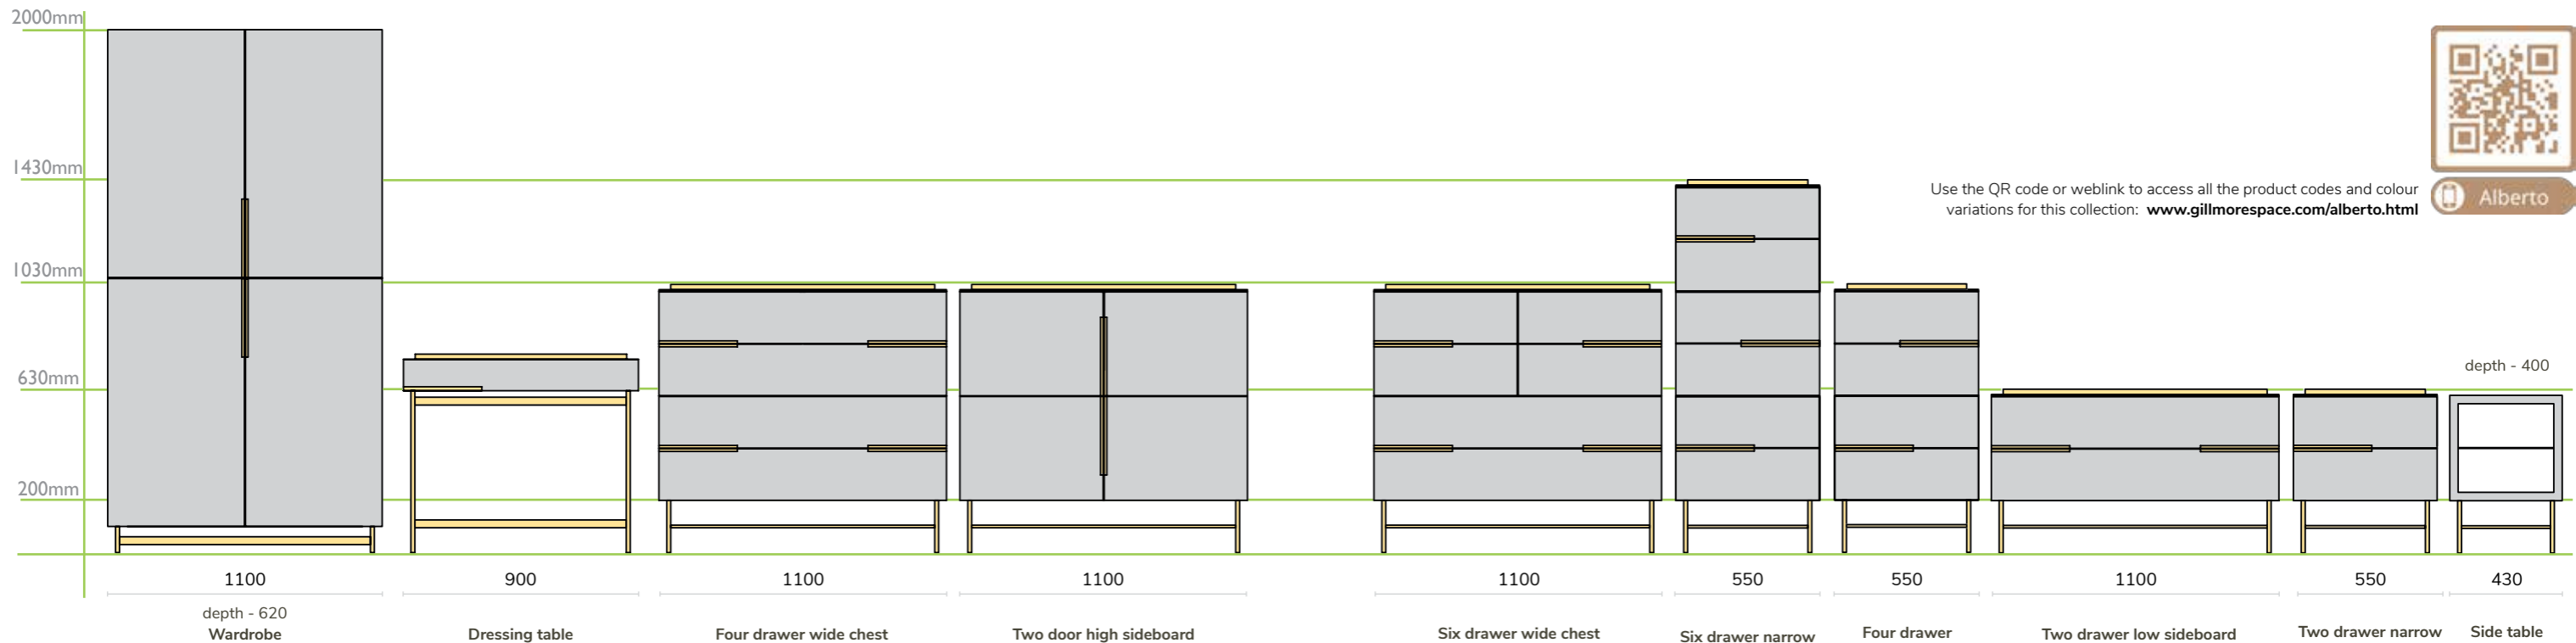

2200

Four drawer low sideboard

All items are 433mm deep unless stated

Use the QR code or weblink to access all the product codes and colour variations for this collection: www.gillmorespace.com/alberto.html