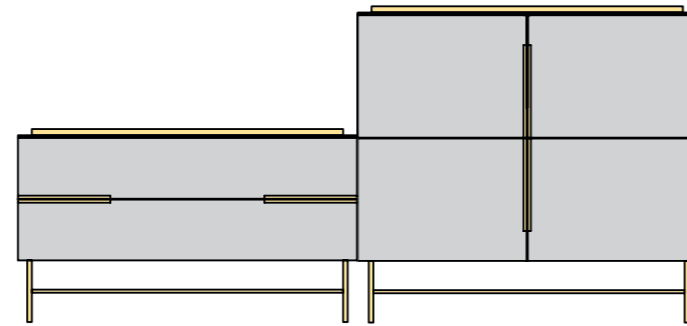

Cabinets

White Lacquer
Grey Lacquer

Metal

Brass
Dark Chrome

2200

Door & drawer combination sideboard

2200

Four door high sideboard