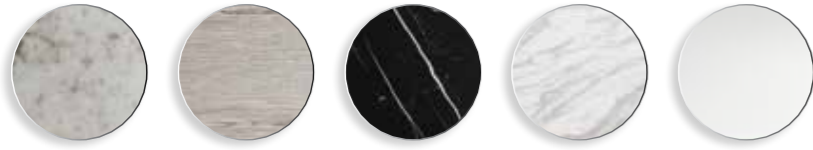

Iris brass

Flat tops

Tray tops

Drawer tops

Combination tops

Available in the following finishes

white marble
black marble
antiqued glass
clear glass
weathered oak

brass

weathered oak

We recommend weathered oak flat tops alongside any tray.

A refined collection of classic table shapes. From marble to wood, metal to glass, Iris offers the broadest choice of surface colours and textures. When combined, this rich palette can cater for any personal style from the vintage chic of brass and antiqued glass, to the industrial warehouse feel of gun metal and weathered oak.

Select from coffee tables, side tables and console tables, with flat tops, tray tops and drawer tops. Mixing and matching tops is integral to the character and adaptability of this collection. We particularly love the contrasting combination of the open grain texture of the weathered oak alongside the satin feel of the metal trays.

Coffee tables

Console tables

Side tables

Use the QR code or web-link to access all the product codes and colour variations for this collection:
www.gillmorespace.com/iris.html