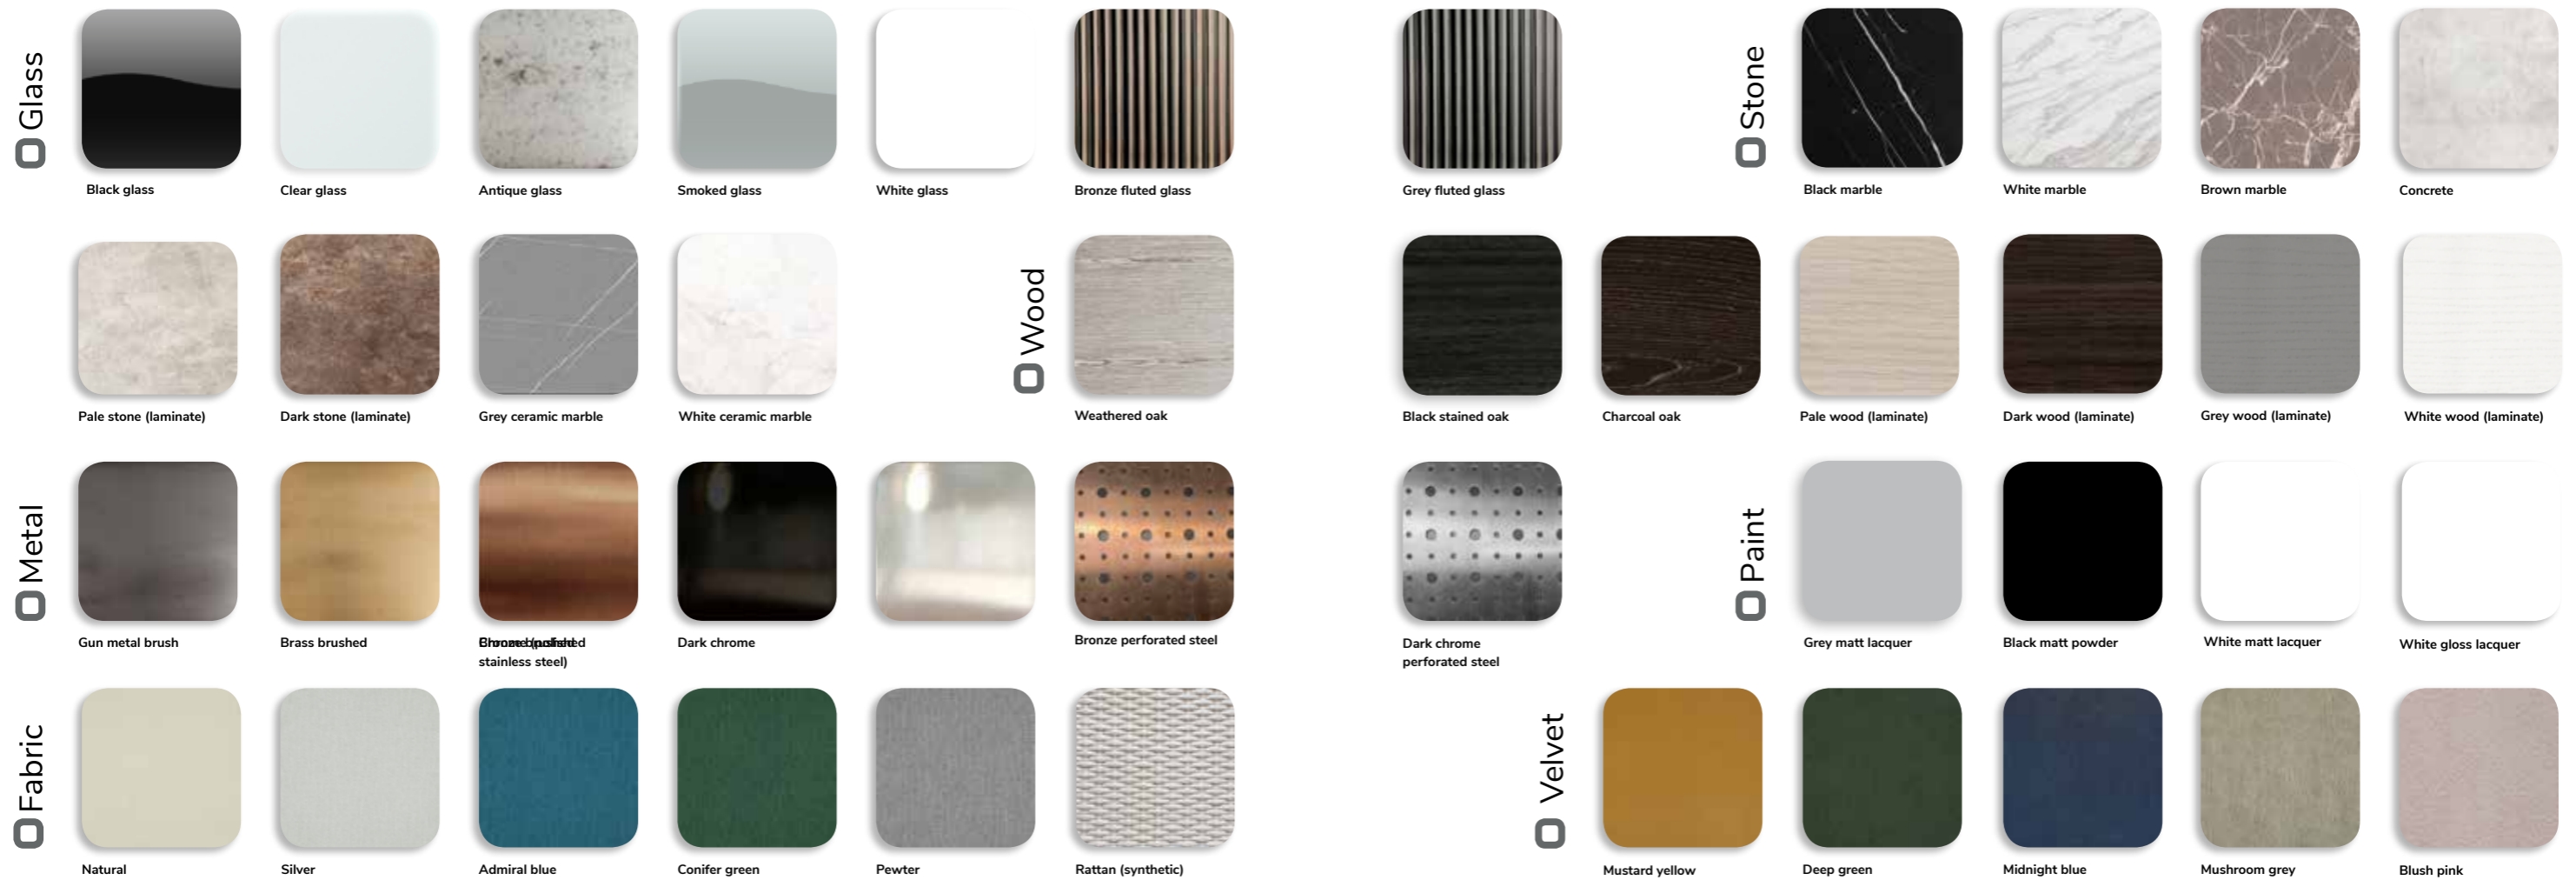

Use the QR code or weblink to access all the product codes and colour variations for this collection:
www.gillmorespace.com/cordoba.html

Mattresses

Pocket Spring Comfort

The Gillmore mattress options offer convenience and great value for money, the essential 'add on' item for our designer bed frames.

This page is an indicative guide to the colours available across the Gillmore collections. Actual samples (approx. size 50 x 50mm) for most of these materials are available online and posted on request.