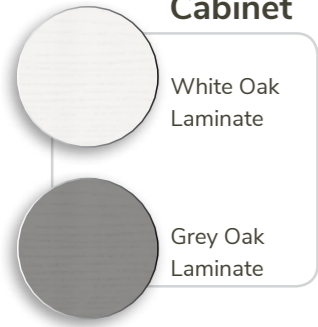

Adriana

Cabinet

White Oak Laminate

Grey Oak Laminate

Base Frame

Dark Chrome

Bronze

Cool, crisp and refreshing, Adriana is an exciting new collection of furniture for the contemporary living space. Fluted glass, rattan weave and perforated steel are just some of the exciting new accent materials which are delicately applied to these classically modern designs.