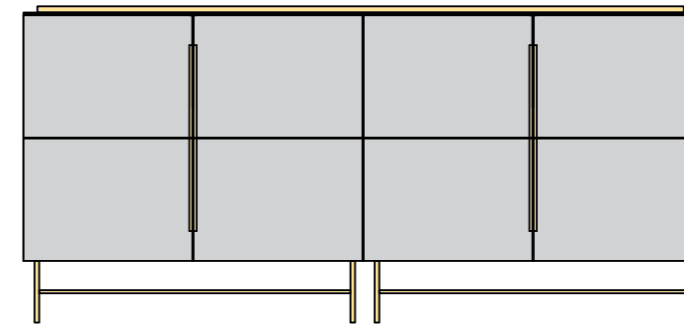

Cabinets

White Lacquer
Grey Lacquer

Metal

Brass
Dark Chrome

2200

Door & drawer combination sideboard

2200

Four door high sideboard