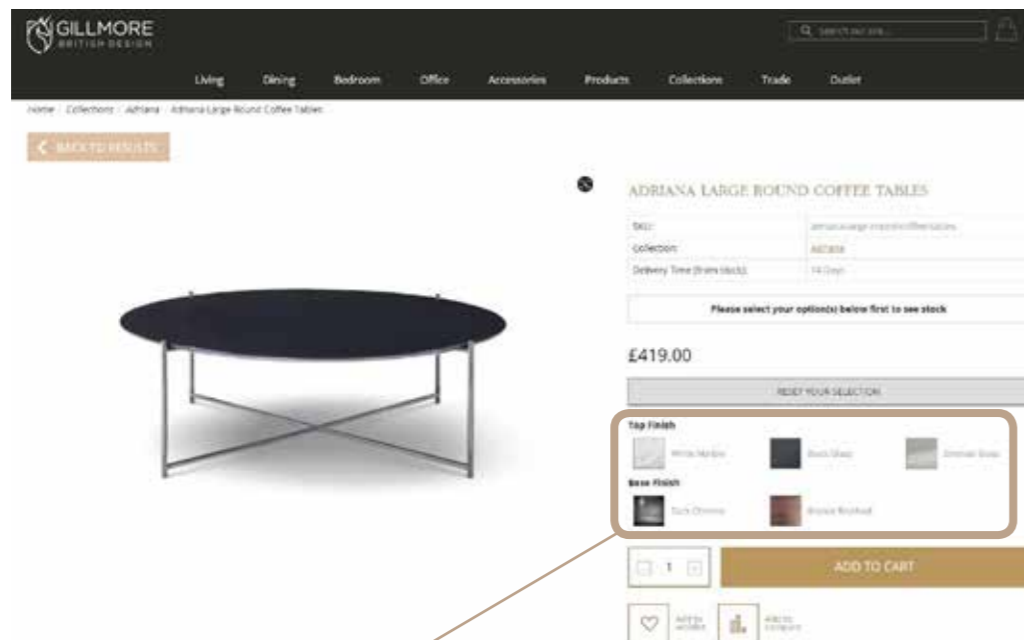

Unsure about your colour options? Simply tick the component colour choices and your product is built with the corresponding price and stock information. If you would prefer to see a physical sample of a surface material before making a purchase these can be ordered online at:
<https://www.gillmorespace.com/samples.html>