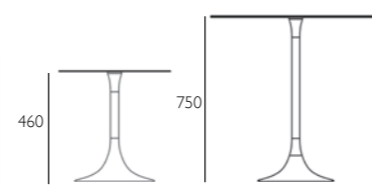

choose...

tops

clear glass black glass gloss white white marble

circular dining table 1100dia
circular dining table 800dia
circular side table 400dia

base

brushed brass dark chrome gloss white concrete

Coffee/side Table Dining table

Bases can be purchased separately with an adapter bracket to attach your own top. Contact us for more details.

Side table
W400 H495 D400

Small dining table
W800 H745 D800

Large dining table
W1100 H745 D1100