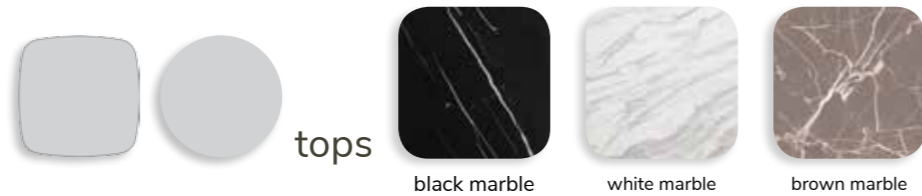

choose...

Top shapes available as both elliptical square or circular